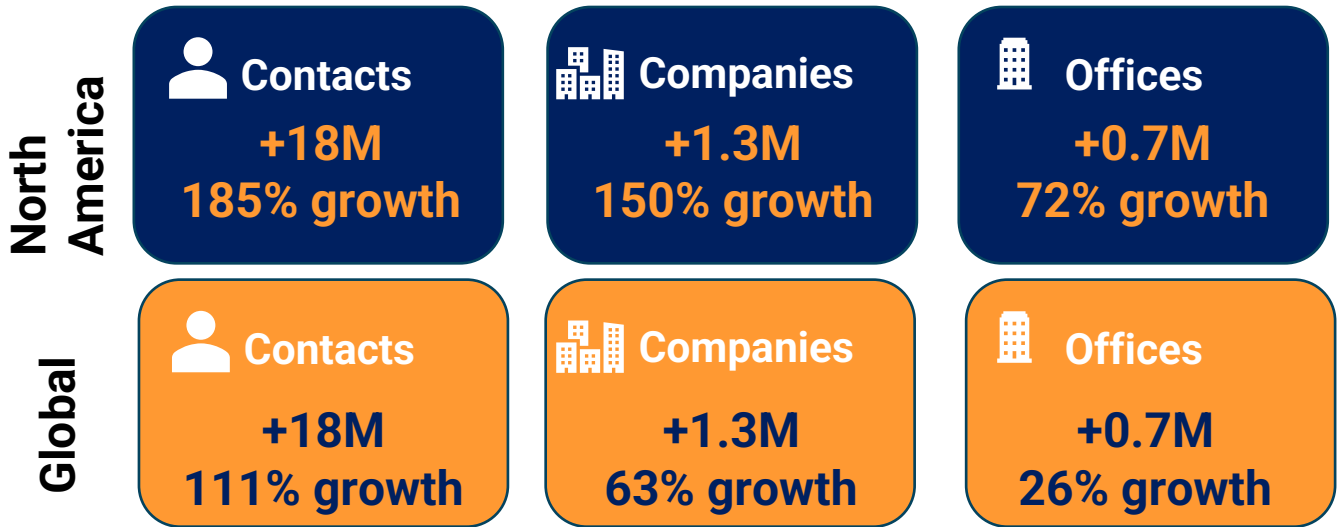

## NetFinder updates

Over the past four months, the Rhetorik team has been delivering on its' promise of global B2B data excellence by expanding NetFinder's coverage, both in North America and globally.

## New Leads tab in search results

The leads tab now shows you matched contacts from your search (25 per page, with pagination to view more contacts). Here you are able to view data points for each contact (email, LinkedIn url & phone number).